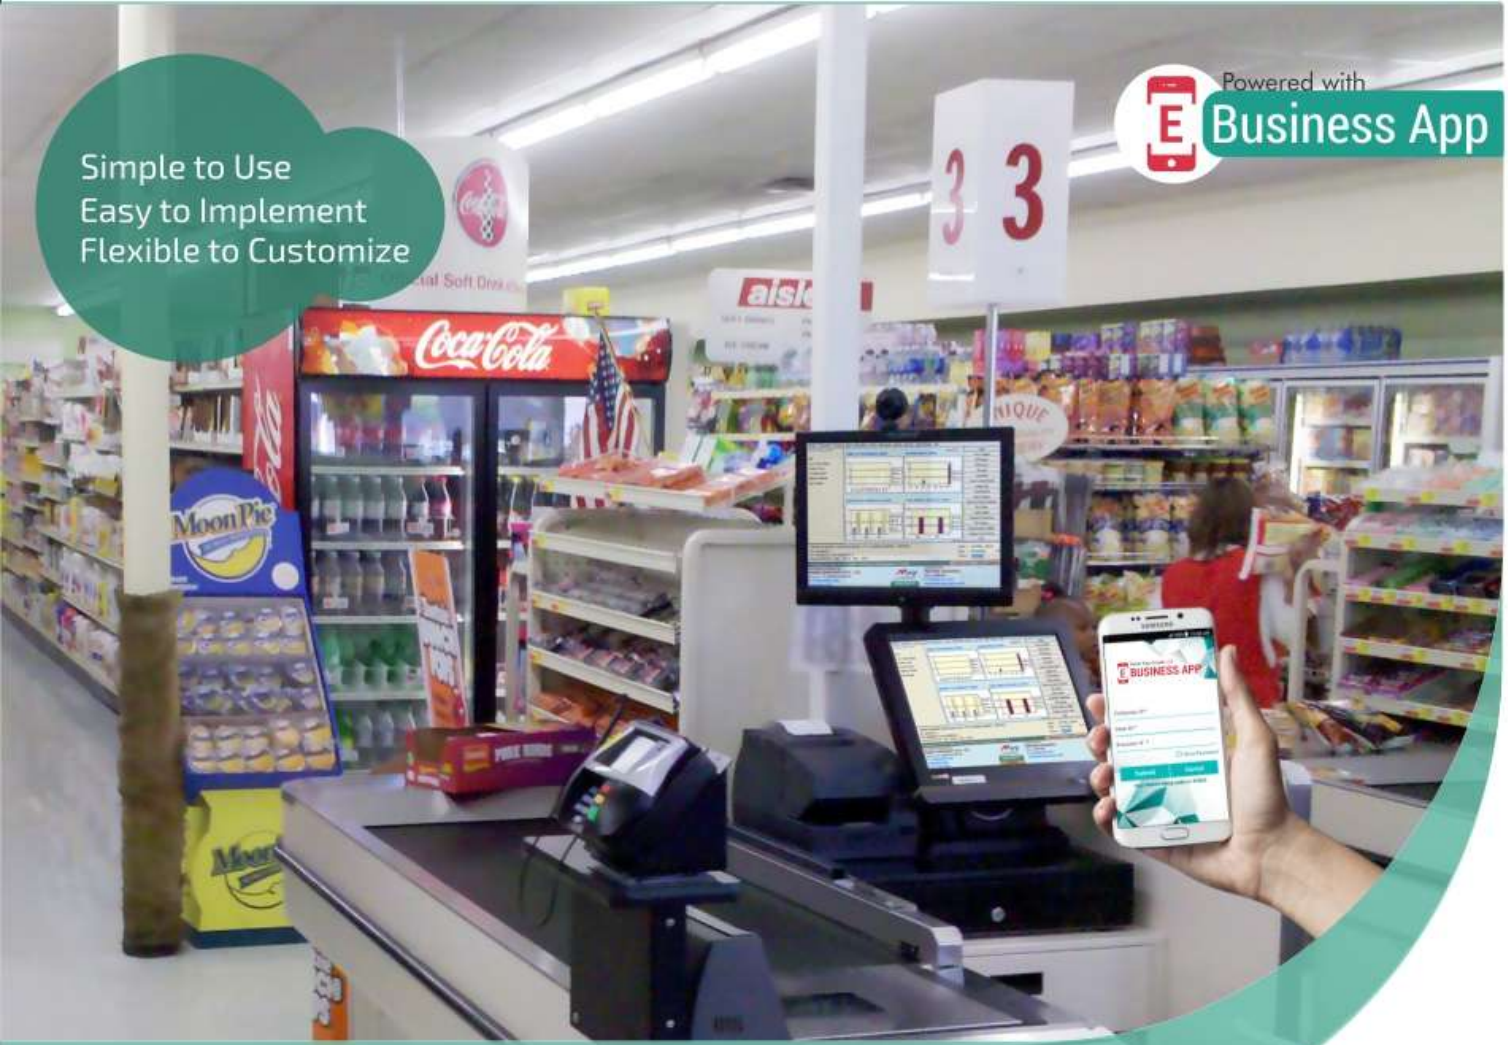

Marg ERP 9+

Most Advanced

RETAIL (POS)

SOFTWARE

Trusted Solution for Retail Business

Simple to Use
Easy to Implement
Flexible to Customize

Powered with
Business App

Over **600,000** Users / **500+** Support Centers